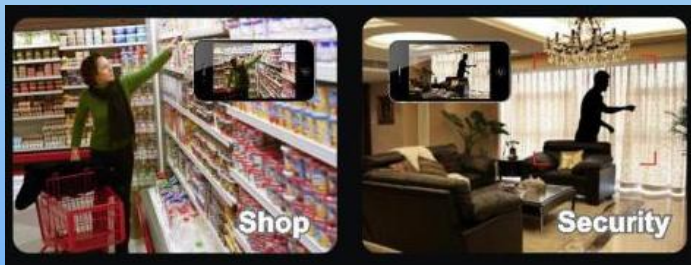

◆ *Wifi network camera module* ◆

***This is a network camera module that connects to internet through WiFi.
Easy access from your mobile phone!***

Recommended features.

- 1 Compact!**
Downsized the module with the use of a small camera. The compact size module can be applied to various places. (Electrical appliances, security)

Size: 100mm × 40mm
- 2 Monitor multiple camera views !**
Allow users to monitor multiple camera views (more than 10) by registering cameras with your unique ID.

- 3 Support iPhone / Android !**
Download free App on smart phone. Set up ID and password . Wherever you are, you can watch live video with your smart phone.
- 4 Easy Setting !**
Simply connect to power and wifi. You can see the live video on your smart phone.
- 5 Snapshot and recording function!**
Allow users to save the snapshot and the video on your smart phones from outside.
- 6 High-definition and wide view !**
High-definition (1600×1200 pixels), Wide view(85°). You can even see the face expression!

- Usage examples;**
- 1) Home appliances such as air conditioner, refrigerator, TV
 - 2) Lights
 - 3) Walls, doors(hospital, office, apartment)
 - 4) Simple security purpose camera.

Specification
◆2M pixels 1/5 inch CMOS sensor
◆P2P technology plug and play
◆H.264 compression
◆WIFI (IEEE802.11 b/g/n)
◆Real time monitoring 15fps
◆Multiple users access
◆Electronic zooming
◆Auto firmware update